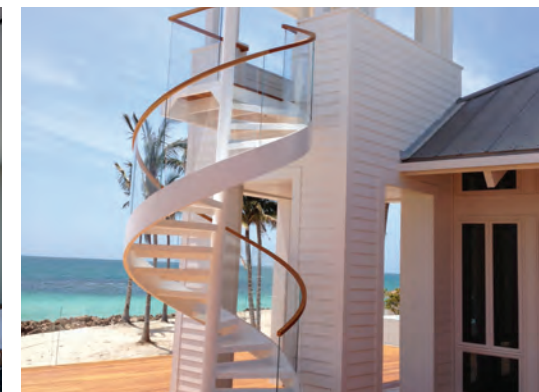

Designing with Glass

Glass is one of the most unique and versatile building products, offering architects and designers the combination of beauty, strength and functionality. Whether it's large unobtrusive exterior glazing systems bringing the outside in, or interior structural glass creating a dramatic statement and openness to a space, our work at Faour Glass will inspire and amaze you; we provide the most creative glass solutions in the industry.

Projects

Faour Glass works with and inspires architects and designers on every project. Our engineering and design team creates the glass structures and glazing systems specific to the project design desires and performance requirements. Our installation teams carry out each of our creations, paying attention to the smallest details and providing the highest level of quality. Our incredible portfolio of projects illustrates the creative innovations with glass, how we work with our design partners and the unparalleled quality of our installations.

Products

SLIMPACT® FRAMELESS IMPACT WINDOWS & DOORS

Slimpact® windows & doors offer the combination of beauty, elegance, and performance in a frameless impact glazing system. The first of its kind, Slimpact® products feature a structural glazing technique designed for the luxury residential and commercial markets. With no framing on the Slimpact® Window and minimal metal on the Slimpact® Door, there are no obstructed views while still meeting Florida's large missile impact requirements.

STAIRS